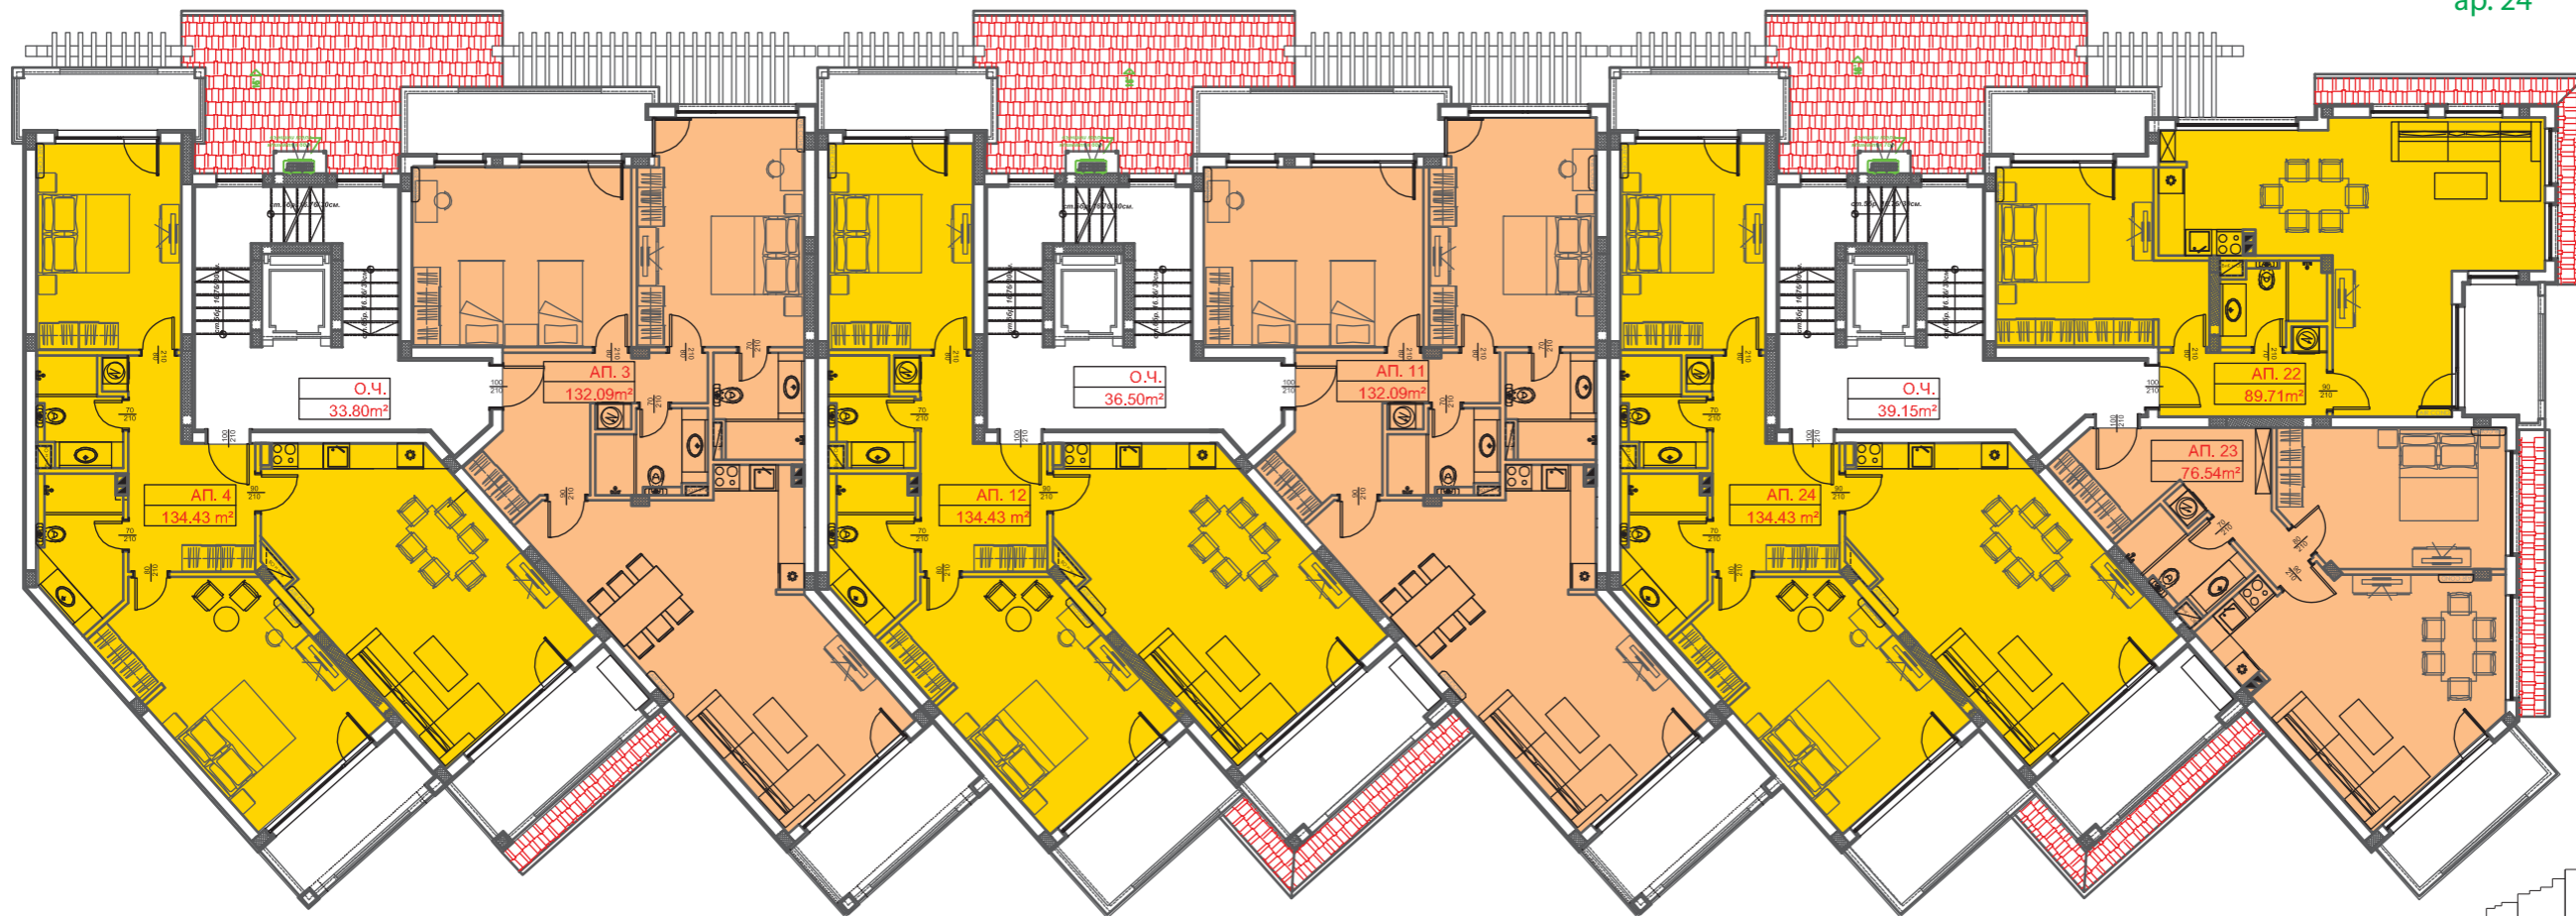

Section E
Floor 1

ap. 1	79,49 sq.m.
ap. 2	113,84 sq.m.
ap. 9	79,49 sq.m.
ap. 10	113,15 sq.m.
ap. 19	66,98 sq.m.
ap. 20	65,73 sq.m.
ap. 21	113,15 sq.m.

OASIS BEACH CLUB

Section E
Floor 2

ap. 3	132,09 sq.m.
ap. 4	134,43 sq.m.
ap. 11	132,09 sq.m.
ap. 12	134,43 sq.m.
ap. 22	89,71 sq.m.
ap. 23	76,54 sq.m.
ap. 24	134,43 sq.m.