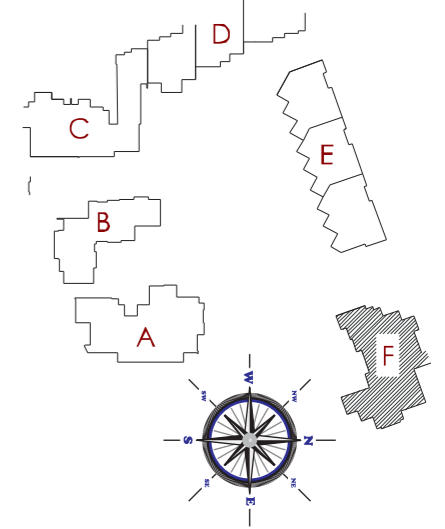

Section E
Floor 6

- terrace entr. 1 110,06 sq.m.
- terrace entr. 2 175,92 sq.m.
- terrace entr. 3 141,32 sq.m.

OASIS BEACH CLUB

Section F
Floor 1

ap. 1	65,50 sq.m.
ap. 2	106,60 sq.m.
ap. 3	75,70 sq.m.
ap. 4	115,89 sq.m.
ap. 5	66,50 sq.m.
ap. 6	66,50 sq.m.
ap. 7	68,25 sq.m.

Огулнi nocчнi
84,77 м²

OASIS BEACH CLUB

Section F
Floor 2

ap. 8	79,40 sq.m.
ap. 9	149,40 sq.m.
ap. 10	83,95 sq.m.
ap. 11	131,44 sq.m.
ap. 12	73,80 sq.m.
ap. 13	73,80 sq.m.
ap. 14	93,50 sq.m.

OASIS BEACH CLUB