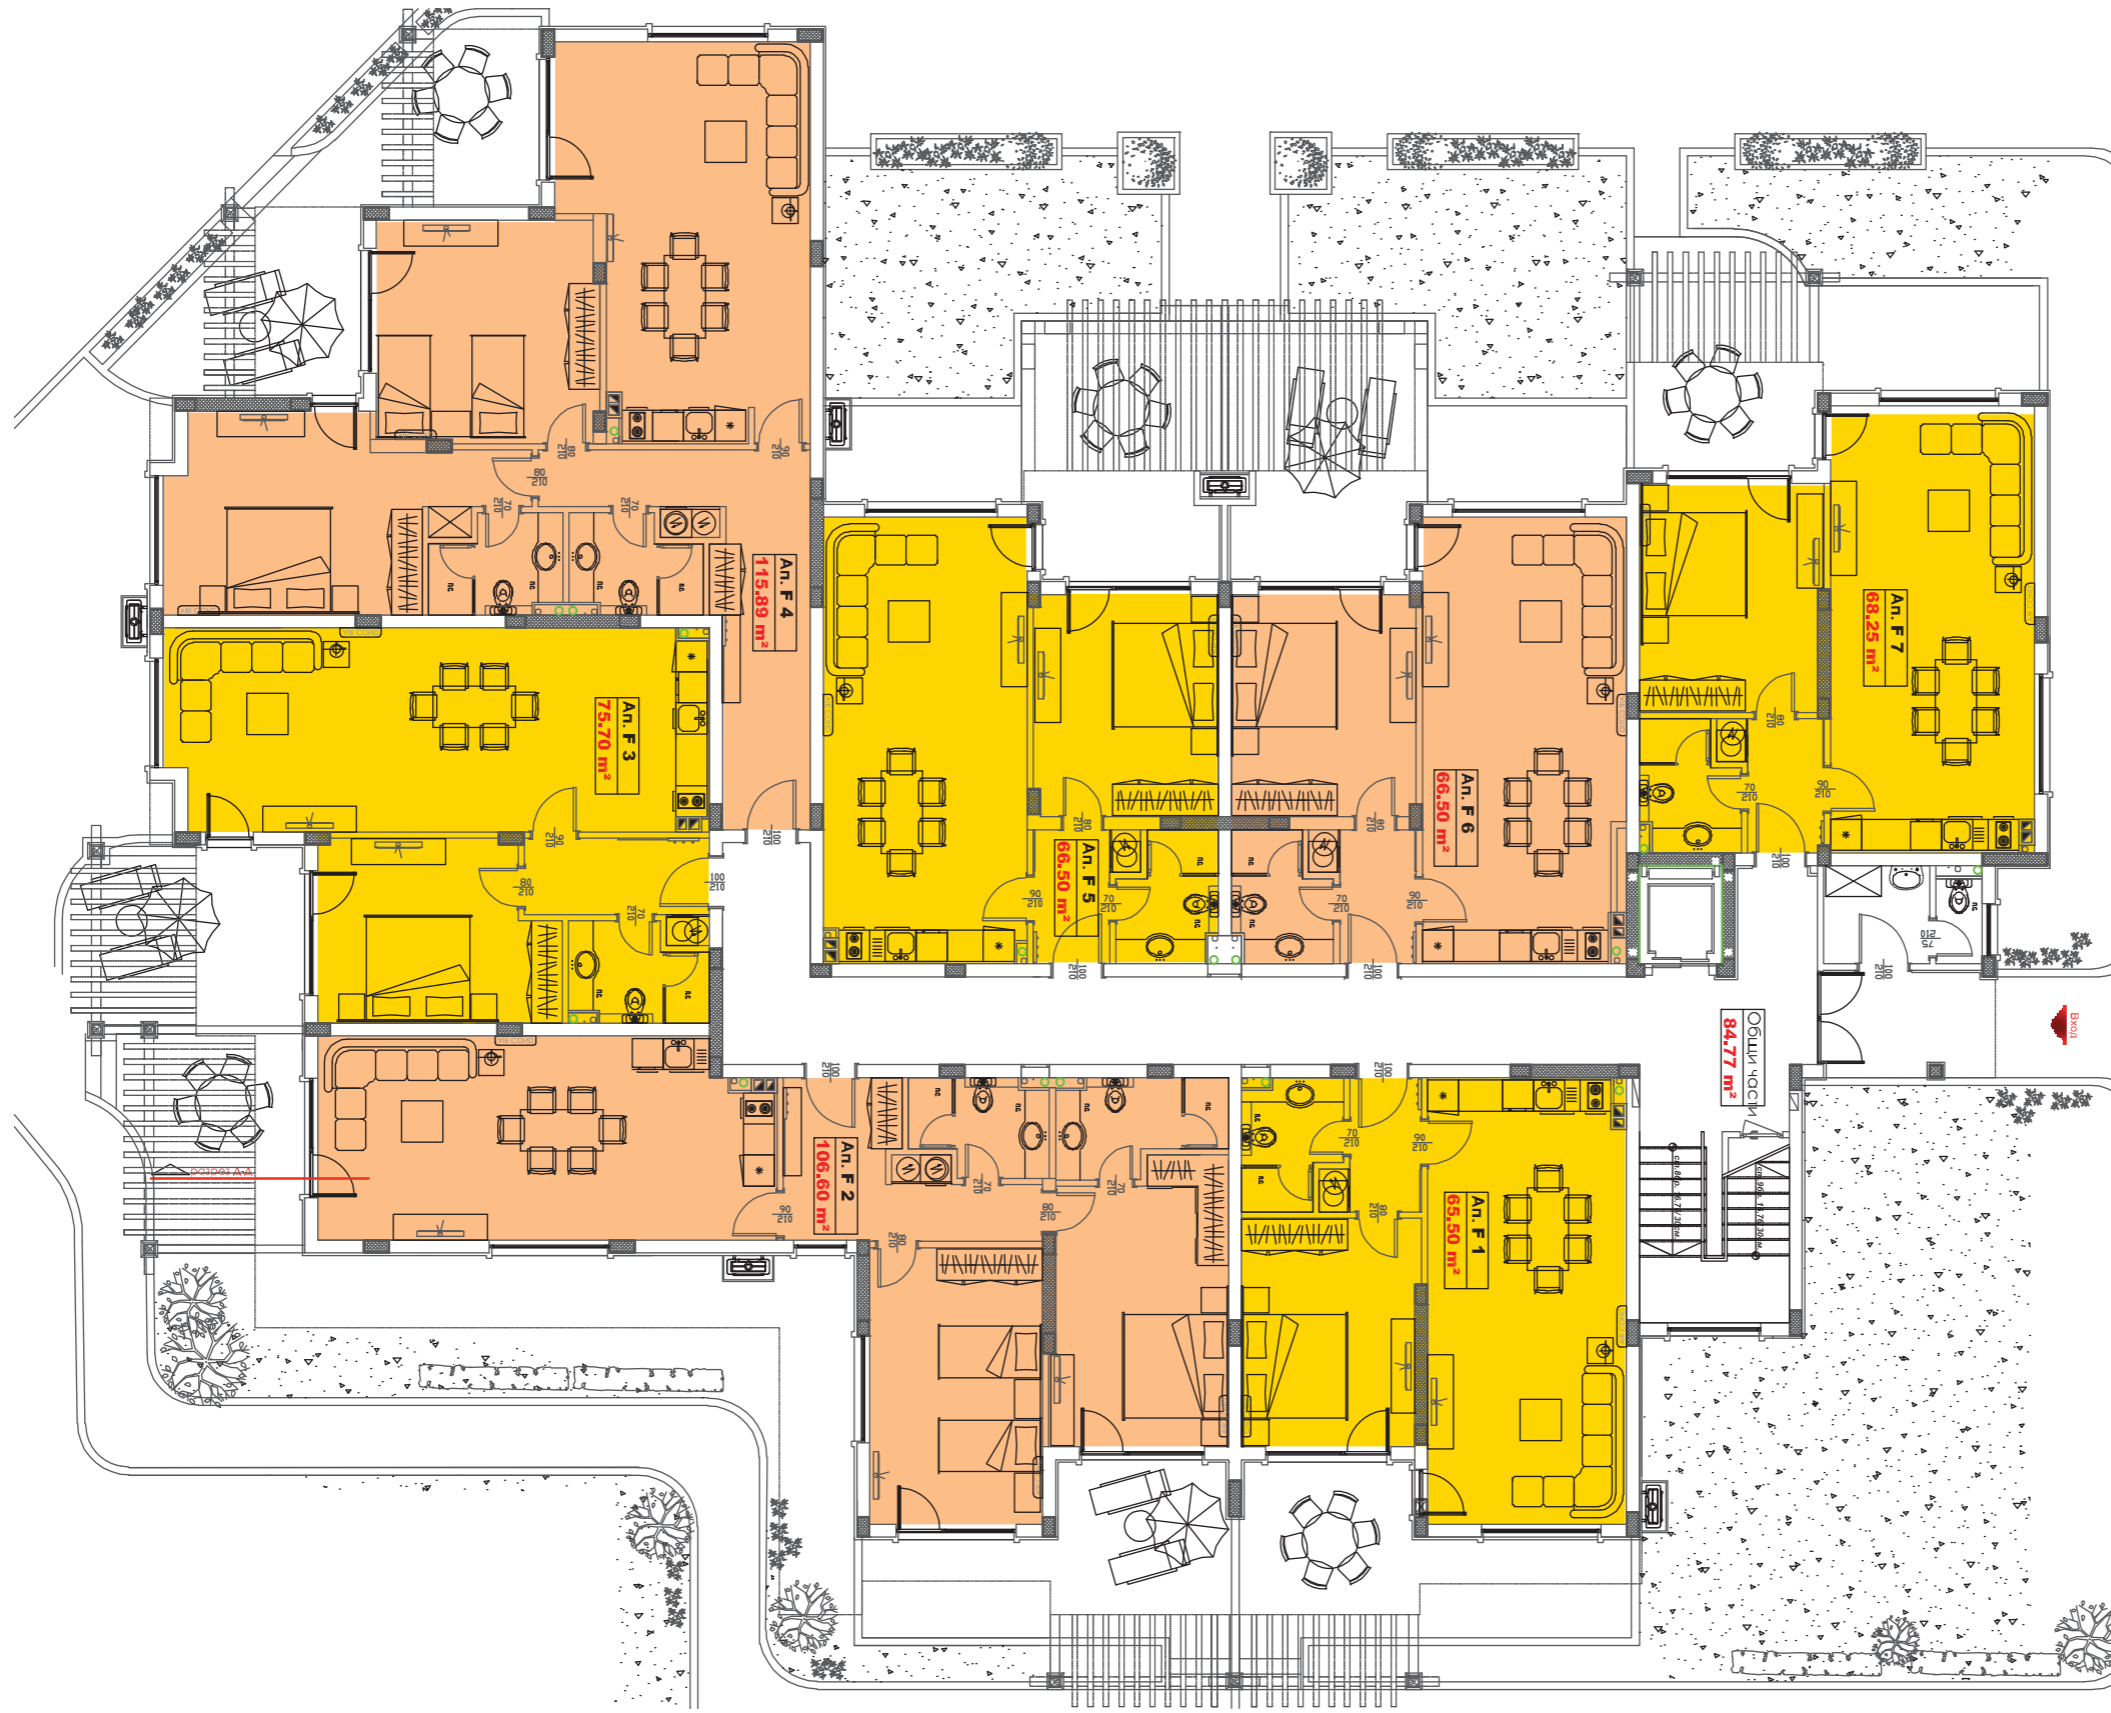

Section E
Floor 6

- terrace entr. 1 110,06 sq.m.
- terrace entr. 2 175,92 sq.m.
- terrace entr. 3 141,32 sq.m.

OASIS BEACH CLUB

Section F
Floor 1

ap. 1	65,50 sq.m.
ap. 2	106,60 sq.m.
ap. 3	75,70 sq.m.
ap. 4	115,89 sq.m.
ap. 5	66,50 sq.m.
ap. 6	66,50 sq.m.
ap. 7	68,25 sq.m.