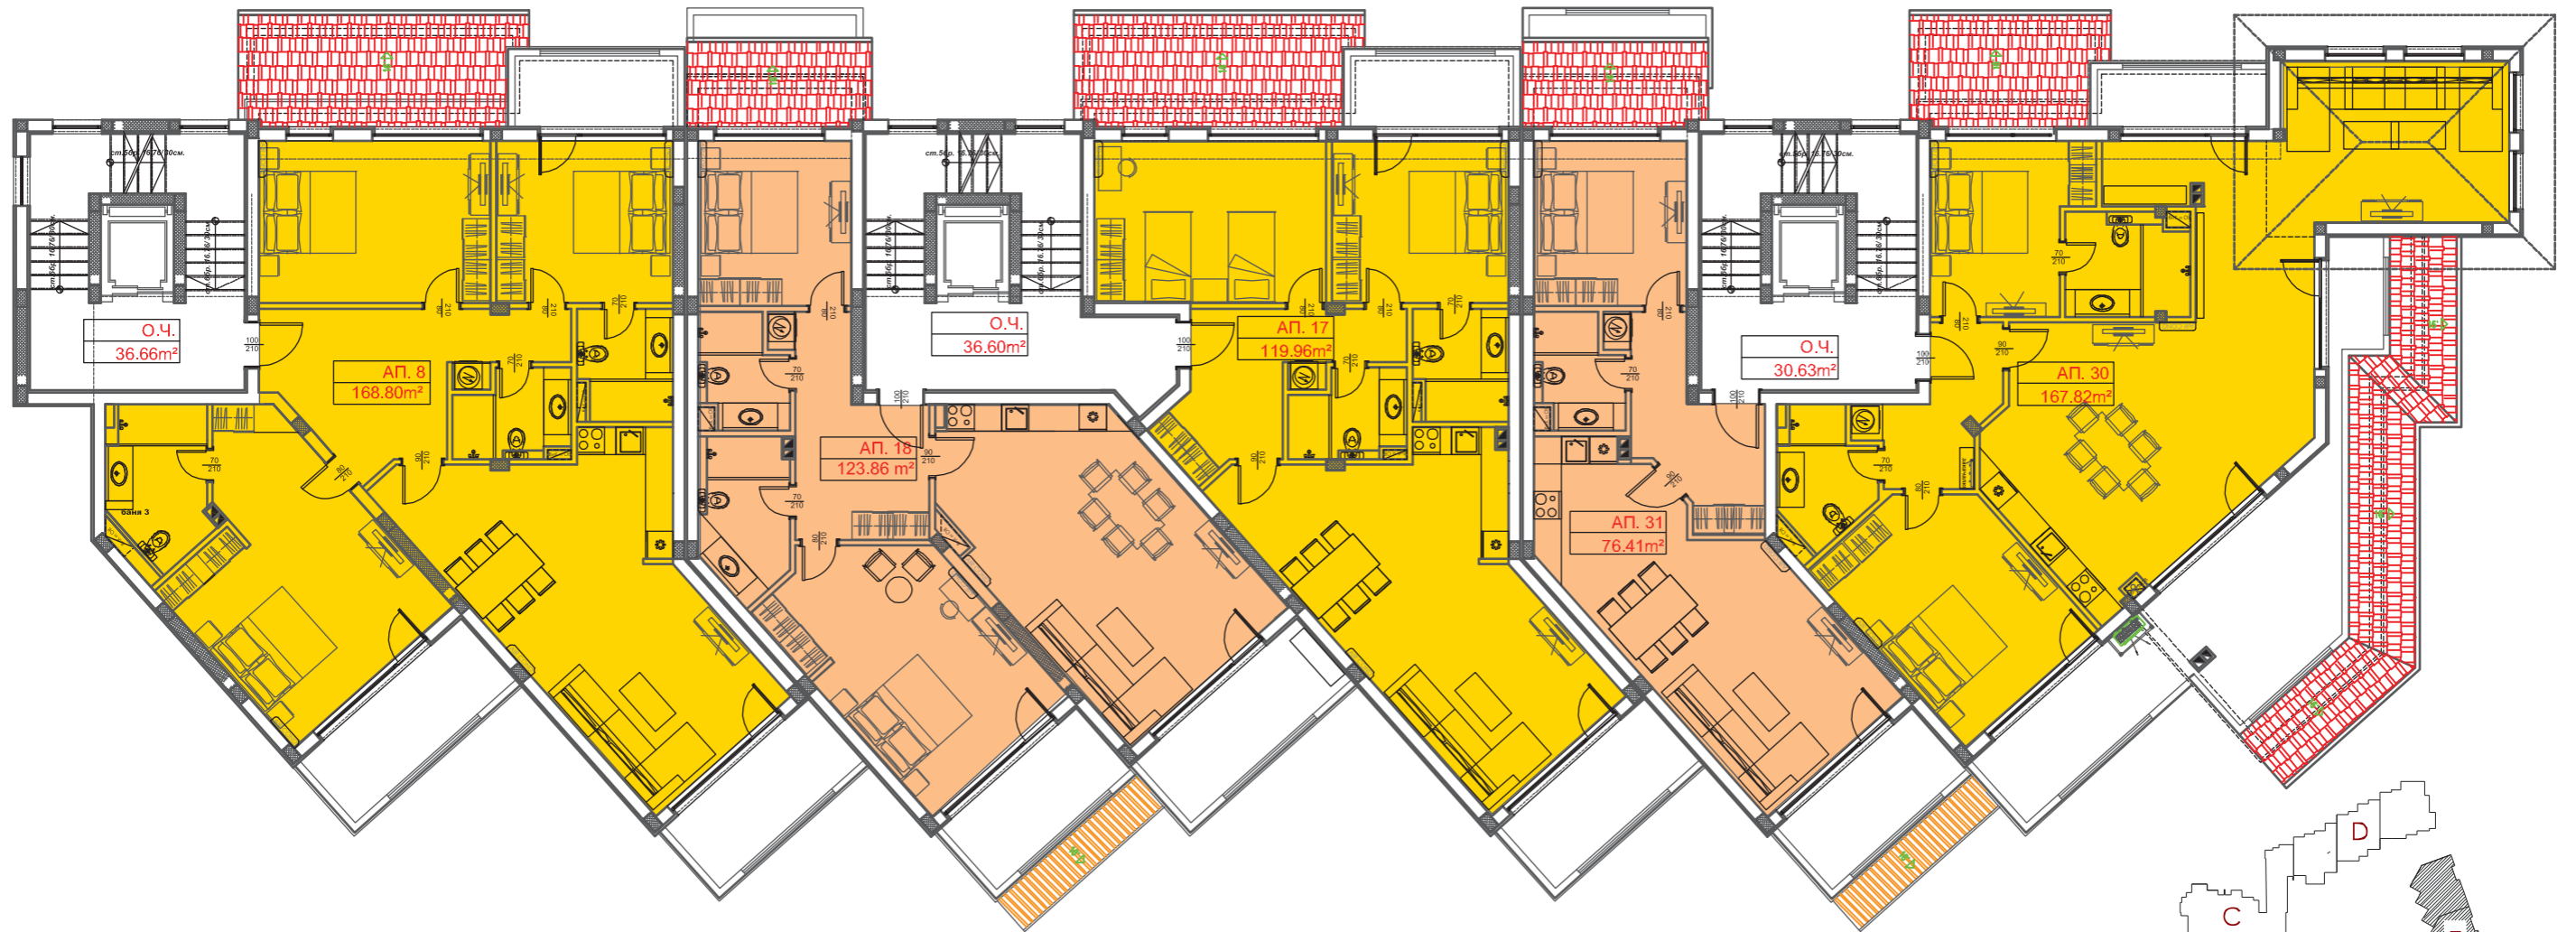

ap. 7	181,02 sq.m.
ap. 16	134,43 sq.m.
ap. 15	132,20 sq.m.
ap. 28	149,16 sq.m.
ap. 29	134,43 sq.m.

OASIS BEACH CLUB

Section E
Floor 5

ap. 8	168,80 sq.m.
ap. 18	123,86 sq.m.
ap. 17	119,96 sq.m.
ap. 30	76,41 sq.m.
ap. 31	167,82 sq.m.

Section E
Floor 6

- terrace entr. 1 110,06 sq.m.
- terrace entr. 2 175,92 sq.m.
- terrace entr. 3 141,32 sq.m.

OASIS BEACH CLUB

Section F
Floor 1

ap. 1	65,50 sq.m.
ap. 2	106,60 sq.m.
ap. 3	75,70 sq.m.
ap. 4	115,89 sq.m.
ap. 5	66,50 sq.m.
ap. 6	66,50 sq.m.
ap. 7	68,25 sq.m.