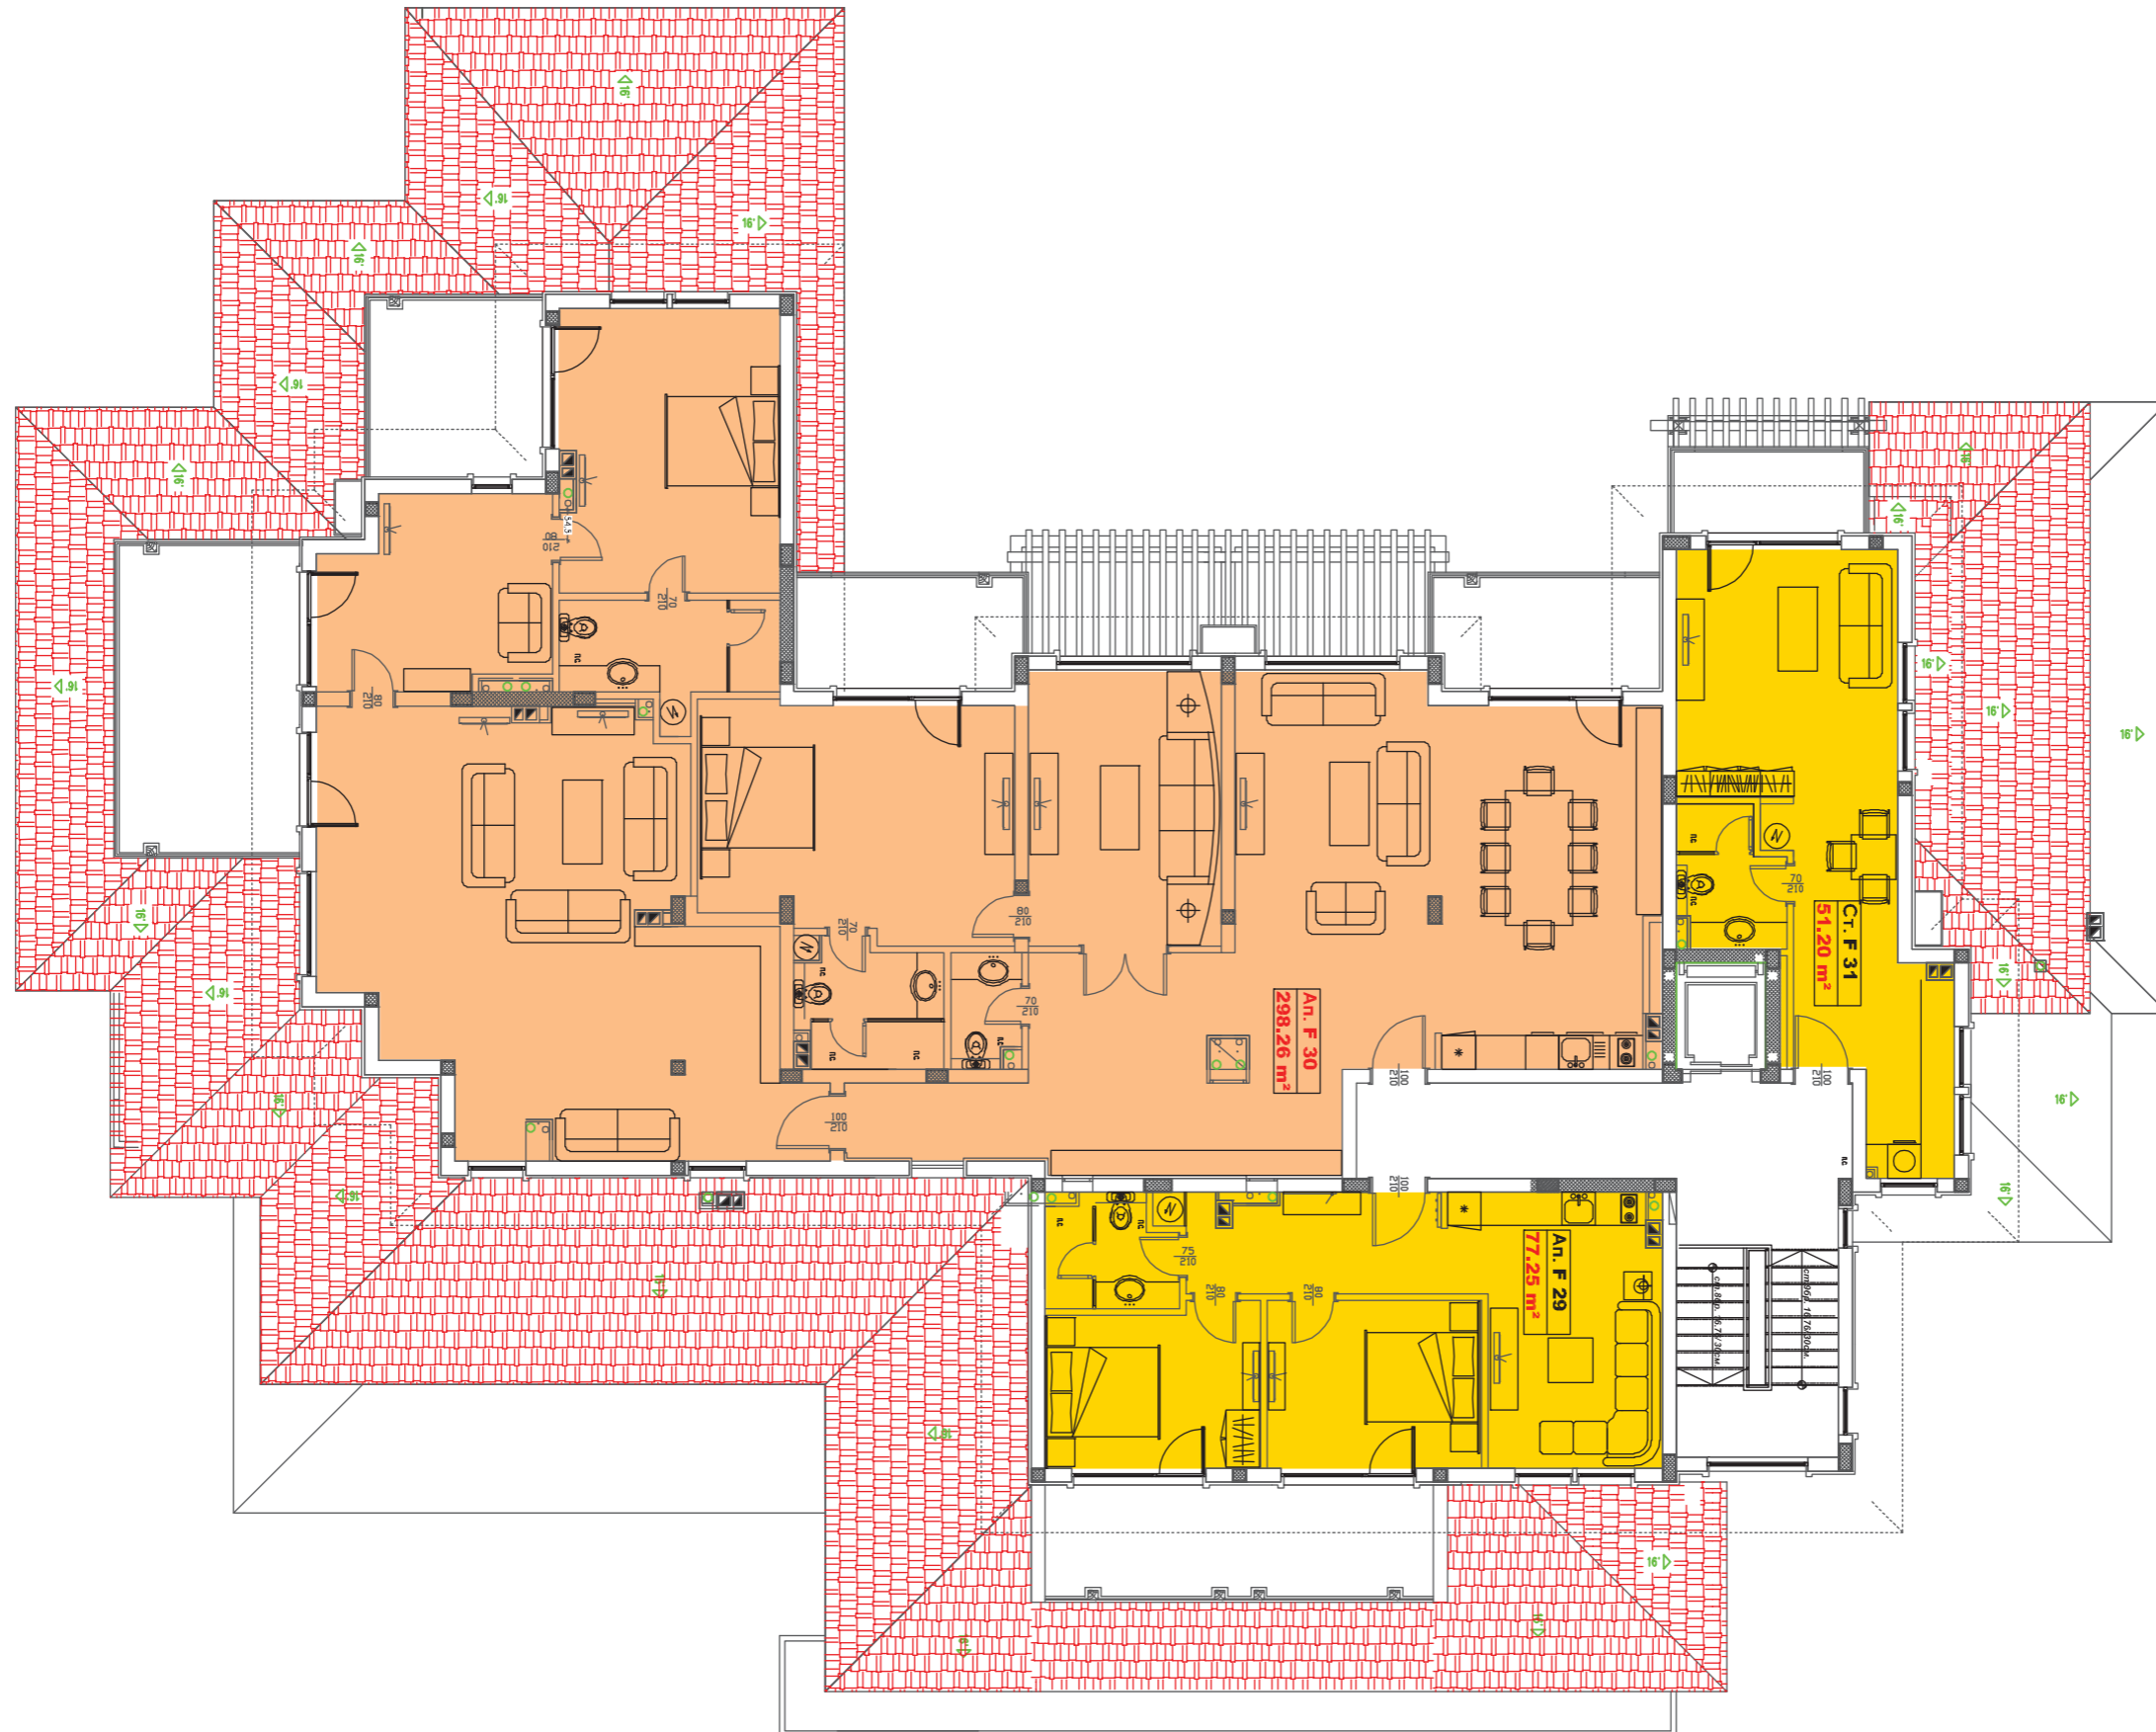

OASIS BEACH CLUB

Section F
Floor 5

ap. 29	77,25 sq.m.
ap. 30	298,26 sq.m.
ap. 31	51,20 sq.m.