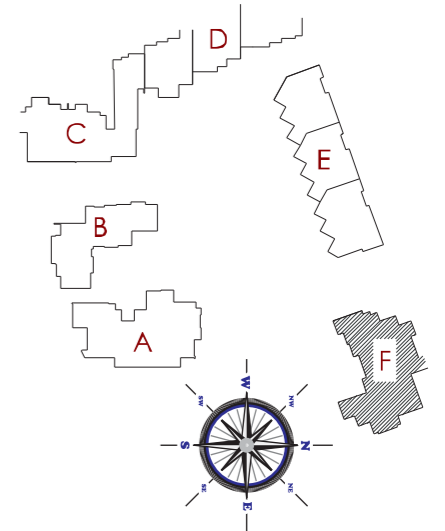

Огулнi nocчнi
84,77 м²

OASIS BEACH CLUB

Section F
Floor 2

ap. 8	79,40 sq.m.
ap. 9	149,40 sq.m.
ap. 10	83,95 sq.m.
ap. 11	131,44 sq.m.
ap. 12	73,80 sq.m.
ap. 13	73,80 sq.m.
ap. 14	93,50 sq.m.

OASIS BEACH CLUB

Section F
Floor 3

ap. 15	79,40 sq.m.
ap. 16	149,40 sq.m.
ap. 17	83,95 sq.m.
ap. 18	131,44 sq.m.
ap. 19	73,80 sq.m.
ap. 20	73,80 sq.m.
ap. 21	93,50 sq.m.

OASIS BEACH CLUB

Section F
Floor 4

ap. 22	76,60 sq.m.
ap. 23-24	189,10 sq.m.
ap. 25	125,04 sq.m.
ap. 26	73,80 sq.m.
ap. 27	73,80 sq.m.
ap. 28	74,80 sq.m.

OASIS BEACH CLUB

Section F
Floor 5

ap. 29	77,25 sq.m.
ap. 30	298,26 sq.m.
ap. 31	51,20 sq.m.

OASIS BEACH CLUB

Section F
Floor 6

Terrace 284,99 sq.m