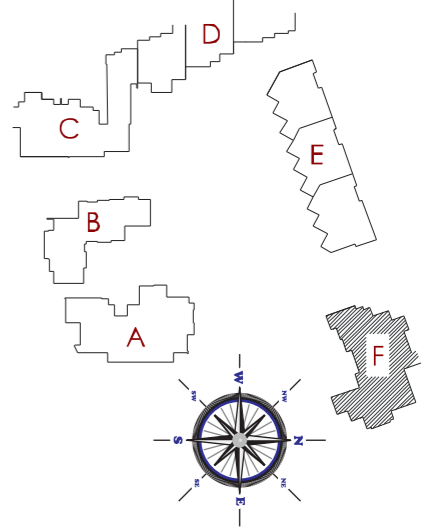

Огулнi nocчнi
84,77 м²

OASIS BEACH CLUB

Section F
Floor 2

ap. 8	79,40 sq.m.
ap. 9	149,40 sq.m.
ap. 10	83,95 sq.m.
ap. 11	131,44 sq.m.
ap. 12	73,80 sq.m.
ap. 13	73,80 sq.m.
ap. 14	93,50 sq.m.

OASIS BEACH CLUB

Section F
Floor 3

ap. 15	79,40 sq.m.
ap. 16	149,40 sq.m.
ap. 17	83,95 sq.m.
ap. 18	131,44 sq.m.
ap. 19	73,80 sq.m.
ap. 20	73,80 sq.m.
ap. 21	93,50 sq.m.

OASIS BEACH CLUB

Section F
Floor 4

ap. 22	76,60 sq.m.
ap. 23-24	189,10 sq.m.
ap. 25	125,04 sq.m.
ap. 26	73,80 sq.m.
ap. 27	73,80 sq.m.
ap. 28	74,80 sq.m.

OASIS BEACH CLUB

Section F
Floor 5

ap. 29	77,25 sq.m.
ap. 30	298,26 sq.m.
ap. 31	51,20 sq.m.

OASIS BEACH CLUB

Section F
Floor 6

Terrace 284,99 sq.m