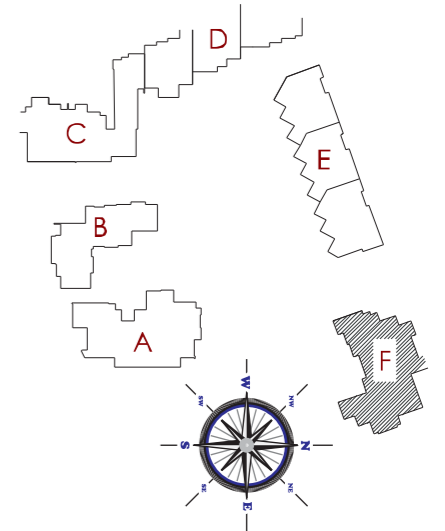

Огулнi nocчнi
84,77 м²

OASIS BEACH CLUB

Section F
Floor 2

ap. 8	79,40 sq.m.
ap. 9	149,40 sq.m.
ap. 10	83,95 sq.m.
ap. 11	131,44 sq.m.
ap. 12	73,80 sq.m.
ap. 13	73,80 sq.m.
ap. 14	93,50 sq.m.

OASIS BEACH CLUB

Section F
Floor 3

ap. 15	79,40 sq.m.
ap. 16	149,40 sq.m.
ap. 17	83,95 sq.m.
ap. 18	131,44 sq.m.
ap. 19	73,80 sq.m.
ap. 20	73,80 sq.m.
ap. 21	93,50 sq.m.

OASIS BEACH CLUB

Section F
Floor 4

ap. 22	76,60 sq.m.
ap. 23-24	189,10 sq.m.
ap. 25	125,04 sq.m.
ap. 26	73,80 sq.m.
ap. 27	73,80 sq.m.
ap. 28	74,80 sq.m.