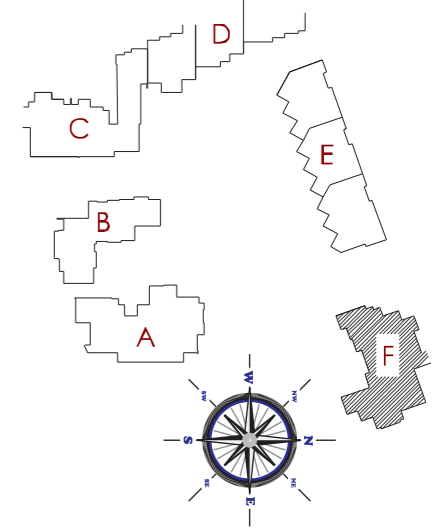

Огулнi nocчнi
84,77 м²

OASIS BEACH CLUB

Section F
Floor 2

ap. 8	79,40 sq.m.
ap. 9	149,40 sq.m.
ap. 10	83,95 sq.m.
ap. 11	131,44 sq.m.
ap. 12	73,80 sq.m.
ap. 13	73,80 sq.m.
ap. 14	93,50 sq.m.

OASIS BEACH CLUB

Section F
Floor 3

ap. 15	79,40 sq.m.
ap. 16	149,40 sq.m.
ap. 17	83,95 sq.m.
ap. 18	131,44 sq.m.
ap. 19	73,80 sq.m.
ap. 20	73,80 sq.m.
ap. 21	93,50 sq.m.

OASIS BEACH CLUB

Section F
Floor 4

ap. 22	76,60 sq.m.
ap. 23-24	189,10 sq.m.
ap. 25	125,04 sq.m.
ap. 26	73,80 sq.m.
ap. 27	73,80 sq.m.
ap. 28	74,80 sq.m.