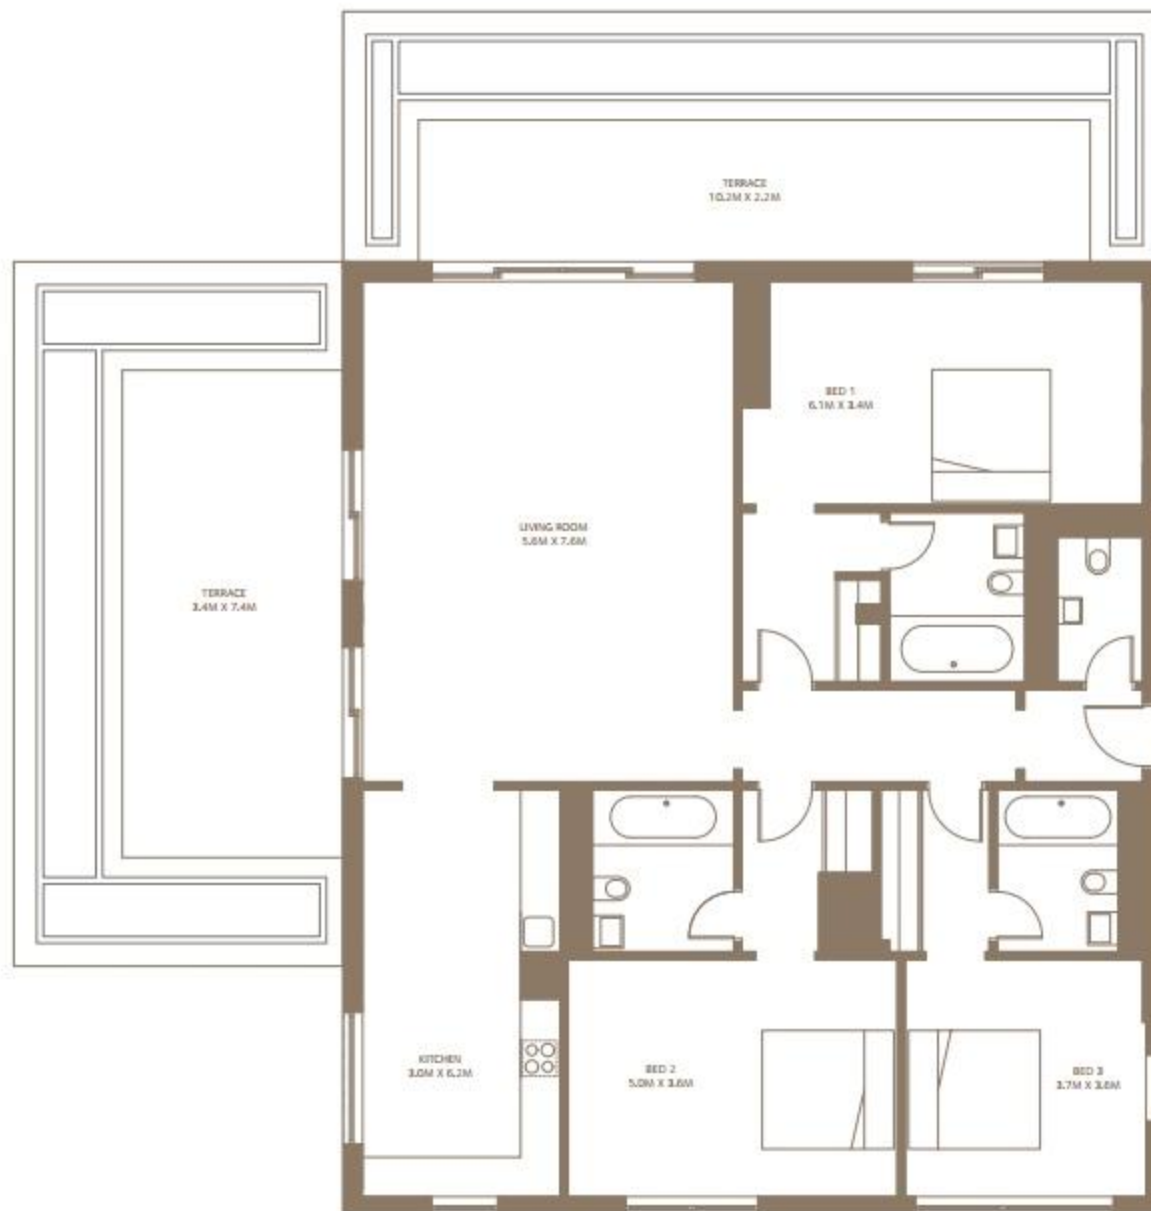

Residence 401

INTERNAL AREA	163 SQM
EXTERNAL AREA	78 SQM
TOTAL AREA	241 SQM
RETAIL PRICE	€1,650,000

Ground Floor

+

+

Elevations

+

West

+

North

Elevations

+

East

+

South