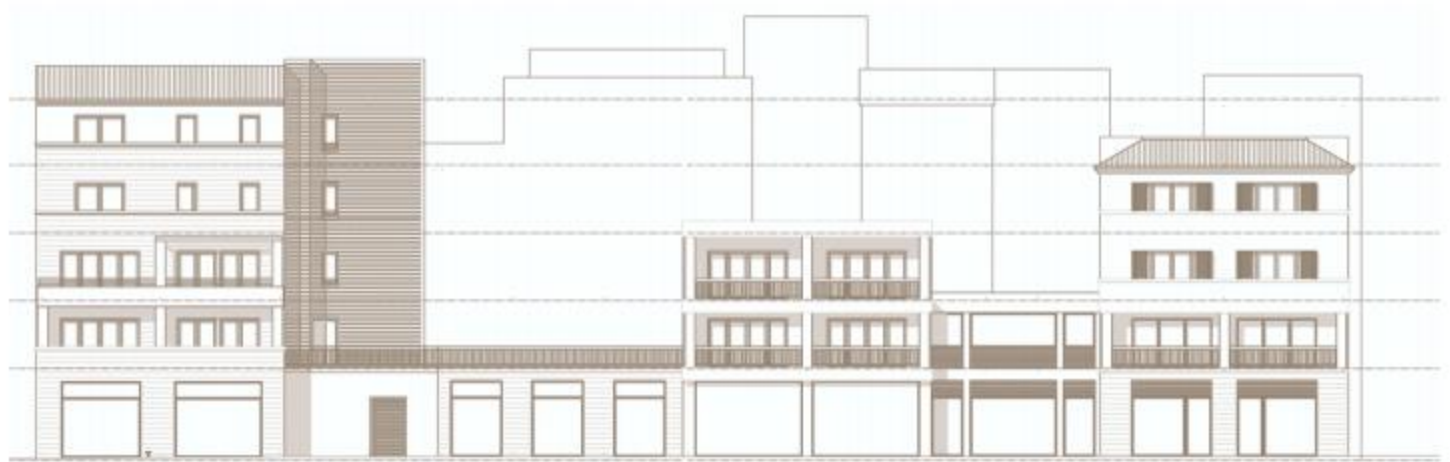

Residence 401

INTERNAL AREA	163 SQM
EXTERNAL AREA	78 SQM
TOTAL AREA	241 SQM
RETAIL PRICE	€1,650,000

Ground Floor

+

+

Elevations

+

West

+

North

Elevations

+

East

+

South