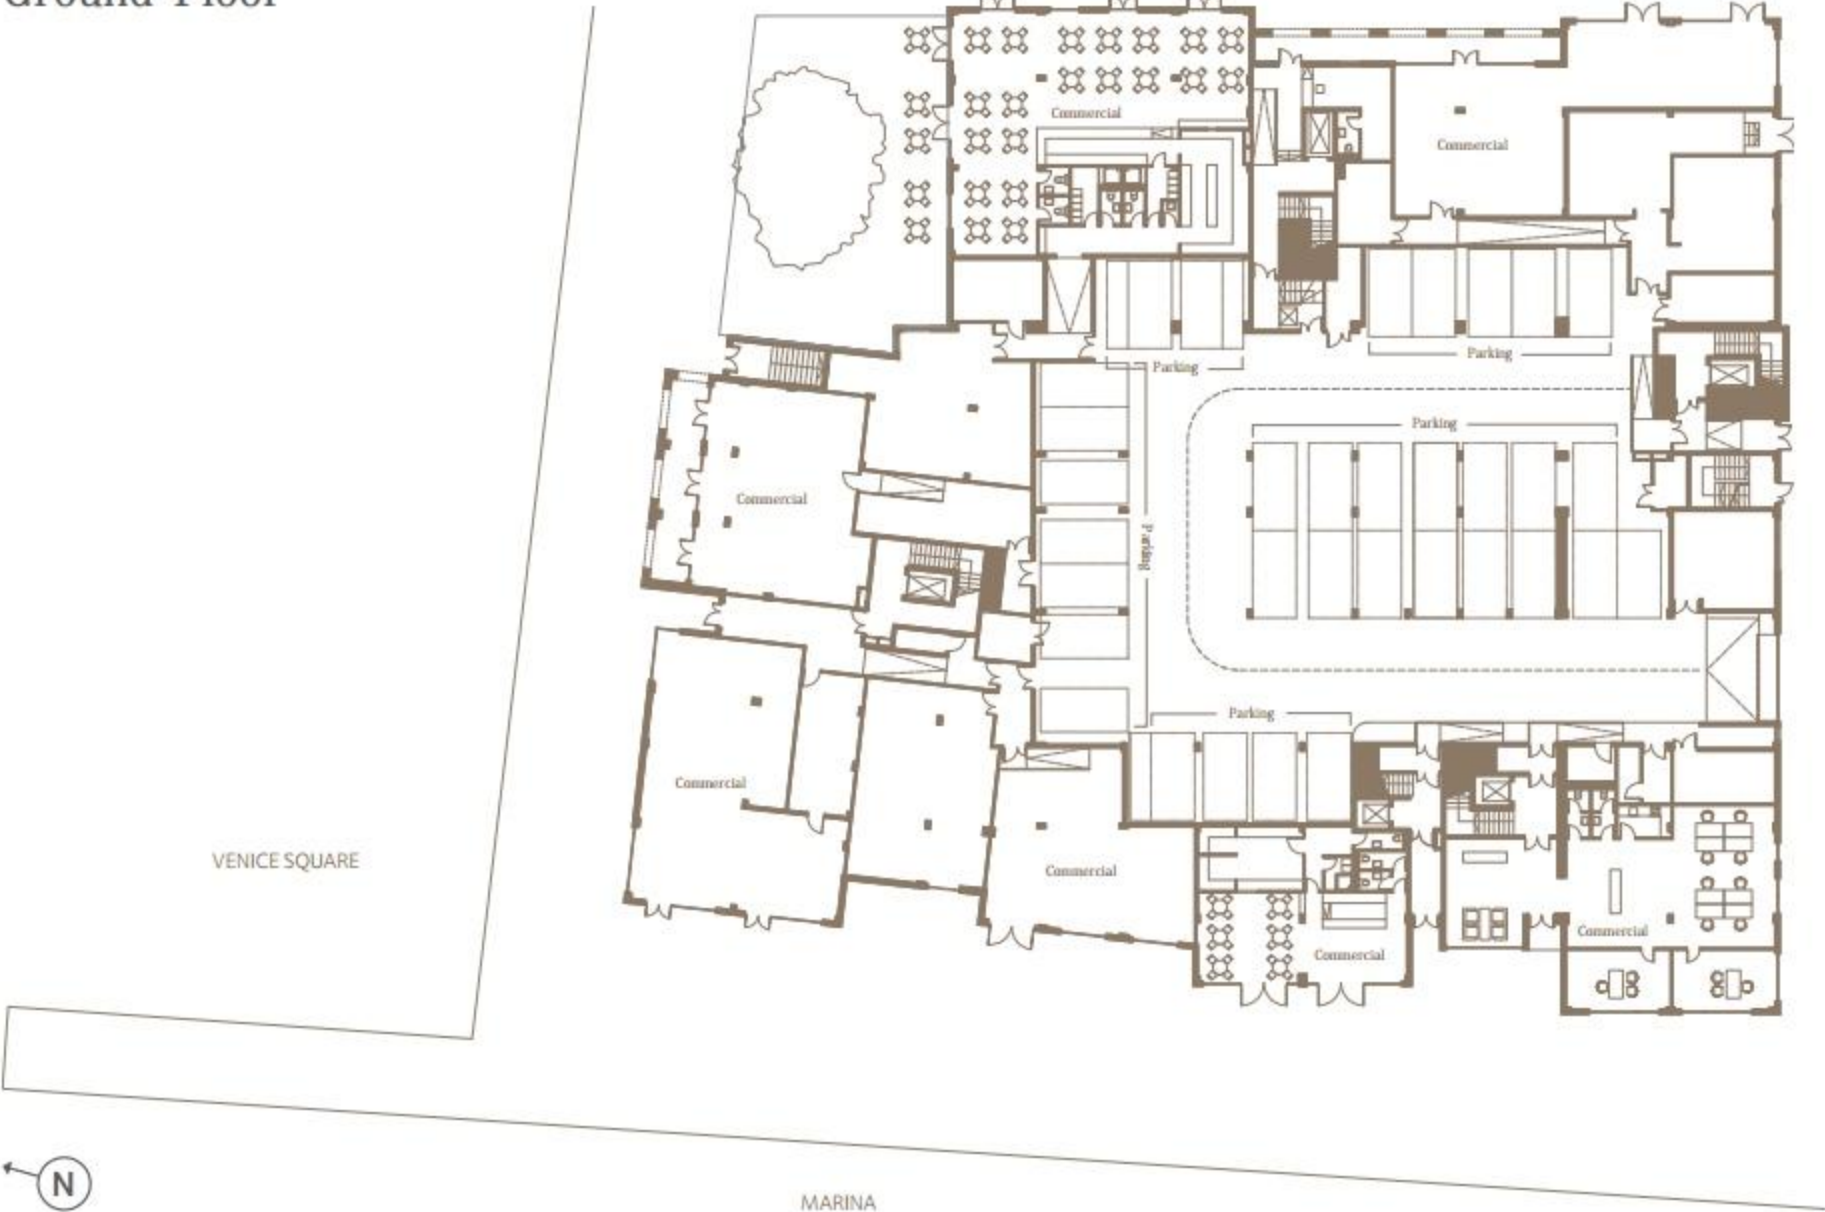

Residence 401

INTERNAL AREA	163 SQM
EXTERNAL AREA	78 SQM
TOTAL AREA	241 SQM
RETAIL PRICE	€1,650,000

Ground Floor

+

+

Elevations

+

West

+

North

Elevations

+

East

+

South